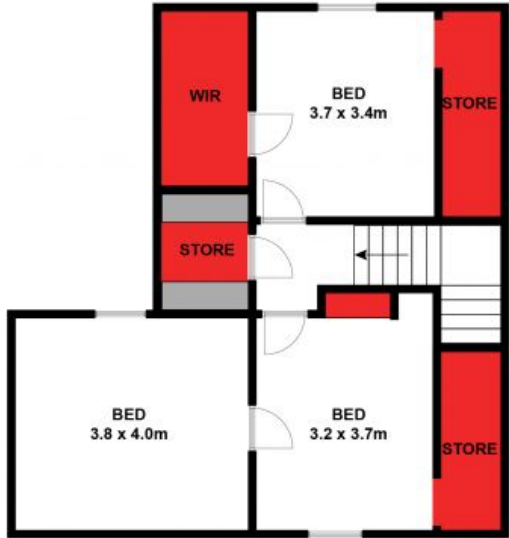

# HAYDEN

**Hugh McKewan**

0417538779

[hugh@haydenoceanogrove.com.au](mailto:hugh@haydenoceanogrove.com.au)

GROUND LEVEL

Approx. Area 183m<sup>2</sup>

Whilst [bwrn.com.au](http://bwrn.com.au) has made every attempt to ensure the accuracy of the floor plan contained here, measurements are approximate and no responsibility is taken for any error, omission, or mis-statement. This plan is for illustrative purposes only.