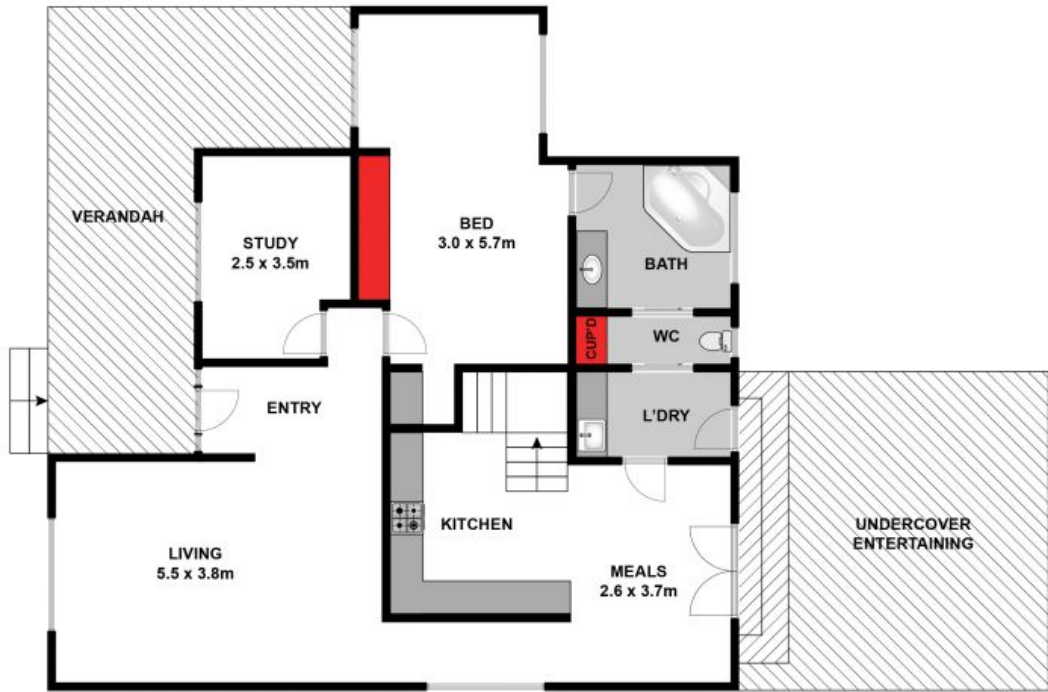

## Storybook White Weatherboard Classic

With a stunning fusion of traditional and contemporary style, it feels like you have stepped into the spread of a designer-living magazine. This show stopping 4-bedroom plus study home boasts a sparkling brand-new painted interior that inspires clean fresh living. The north-facing central living area will truly take your breath away, with dado walls of classic windows embracing the gorgeous verdant private surrounds. The expansive open layout is focused with the epicurean kitchen with Blanco s/s apps and a clever breakfast nook. Swing open the french doors and a paradisaal indoor-outdoor setting awaits for the clink of champagne flutes. The mudroom - laundry flows effortlessly from the open domain offering superb functionality for everyday living. The master suite enchants with glazing that frames the garden, and is blessed with ensuite entry to the bathroom, and the adjacent workspace provides solitude for focussed thoughts. The curved staircase entices you to climb and discover the sky parlour accommodation of 3 bedrooms. Wall-mounted cloud lighting evokes a dreamy space for young minds in the twin room. The two queen bedrooms are beautifully appointed with nook-storage in the hidden wall niches. Outside the streetscape of the property is adorned with a classic picket fence and the hardwood verandah offers the warmest of greet

**Price:** \$850,000 - \$920,000

**Property Type:** House

**Land:** 691 m2

# HAYDEN

**Hugh McKewan**

0417538779

[hugh@haydenoceanogrove.com.au](mailto:hugh@haydenoceanogrove.com.au)

GROUND LEVEL

Approx. Area 183m<sup>2</sup>

Whilst [bwrn.com.au](http://bwrn.com.au) has made every attempt to ensure the accuracy of the floor plan contained here, measurements are approximate and no responsibility is taken for any error, omission, or mis-statement. This plan is for illustrative purposes only.