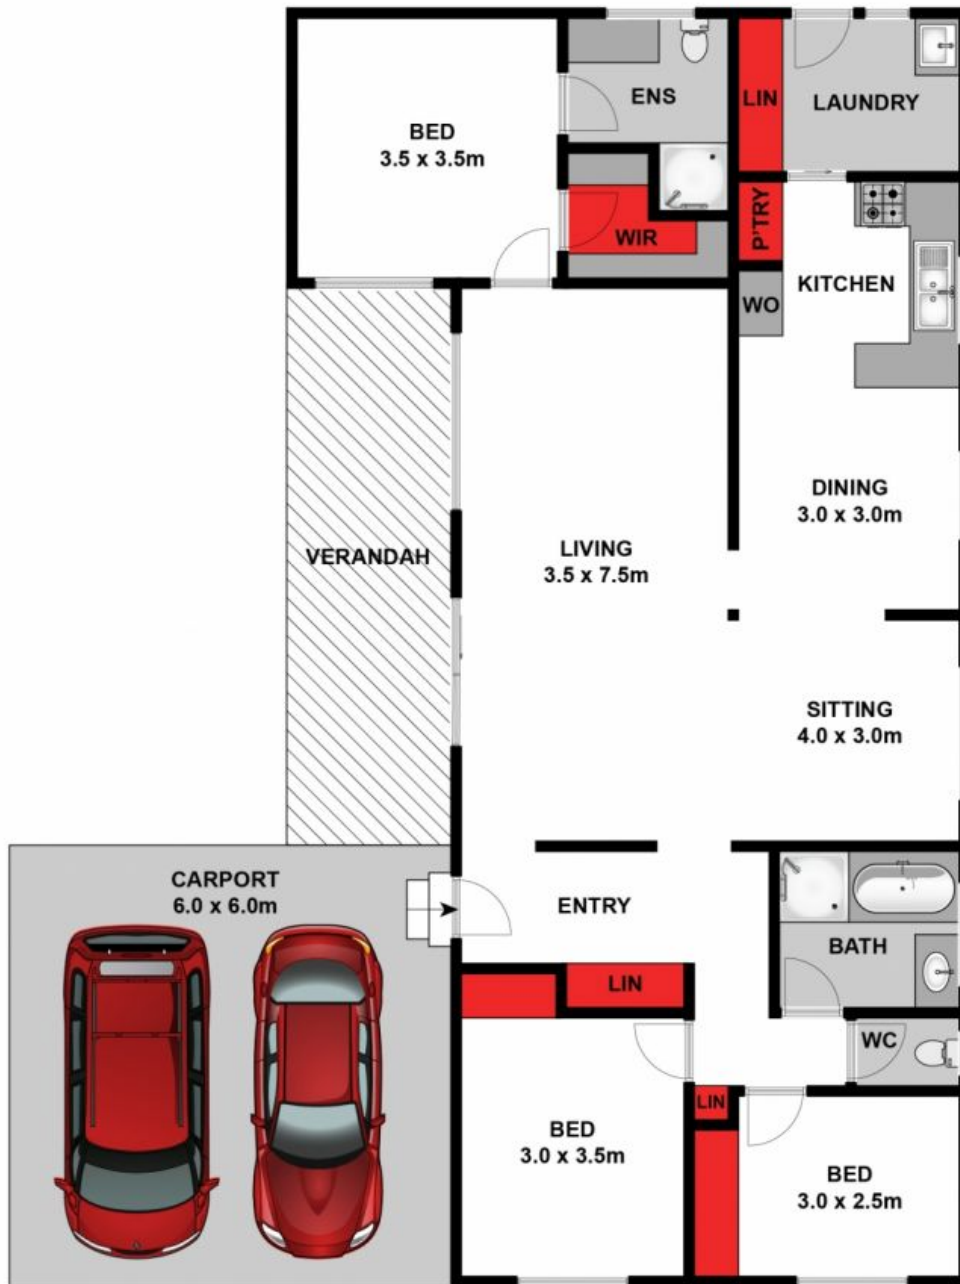

Price: UNDER APPLICATION
Property Type: House
Date Available: Friday, 7th December 2018
Land: 632 m2

HAYDEN

Hayden Real Estate -

Ocean Grove
 samh@hayden.com.au

Whilst bwrn.com.au has made every attempt to ensure the accuracy of the floor plan contained here, measurements are approximate and no responsibility is taken for any error, omission, or mis-statement. This plan is for illustrative purposes only.