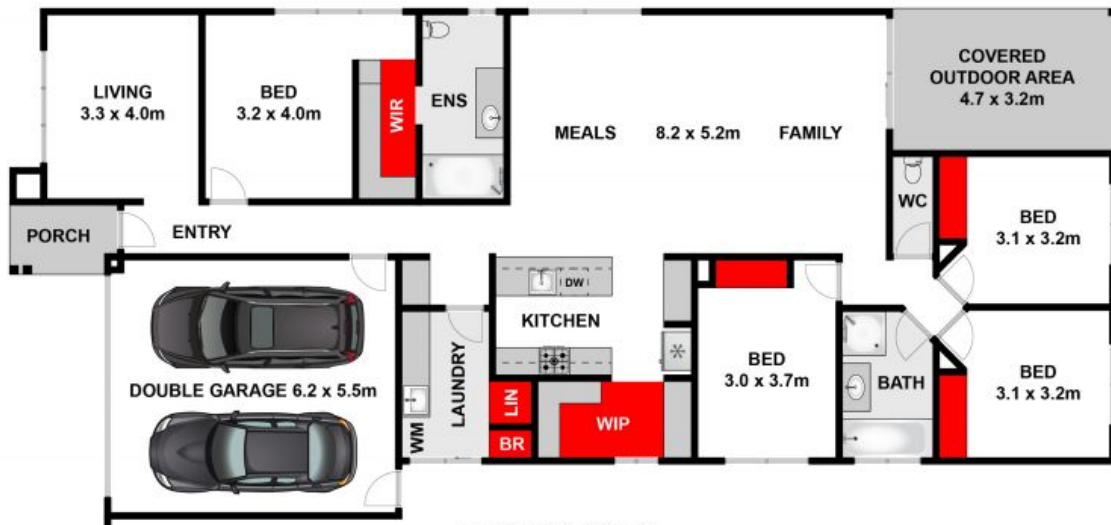

GROUND FLOOR