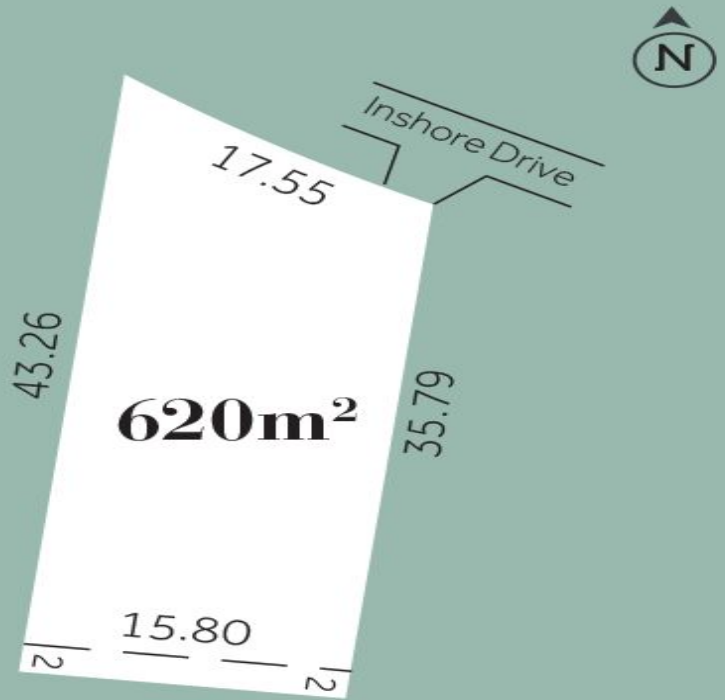

Highlander
TORQUAY

Lot
101