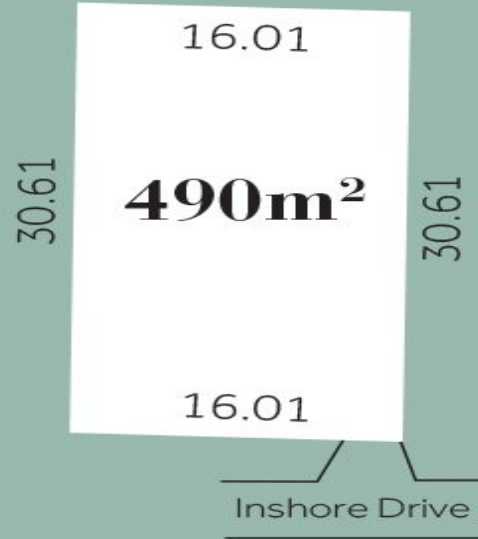

# Lot 137

Lot 137 Highlander Estate TORQUAY, VIC

Highlander Estate - Stage 1 - LOT 137

Highlander Estate - Stage 1

Create your place at this boutique coastal community. Secluded and spacious while being close to Torquay's centre, it's Torquay's hidden gem.

**Price:** \$450,000  
**Property Type:** Land  
**Land:** 490 m2

<b>Darcy Bennett</b>	<b>Ben Smith</b>
0468427359	0423050825
darcyb@hayden.com.au	bens@hayden.com.au