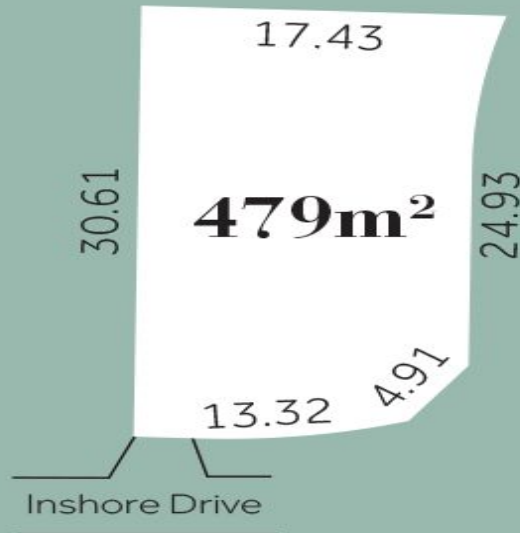

Highlander
TORQUAY

Lot 136