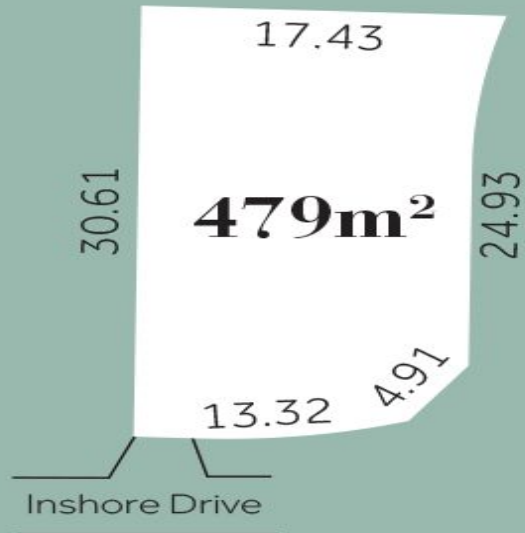

Highlander
TORQUAY

Lot 136