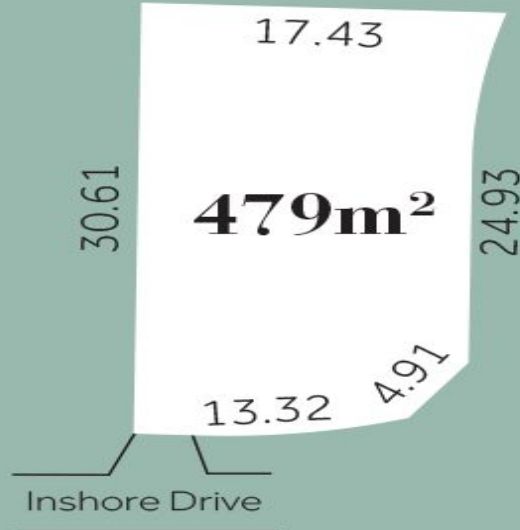

Highlander
TORQUAY

Lot 136