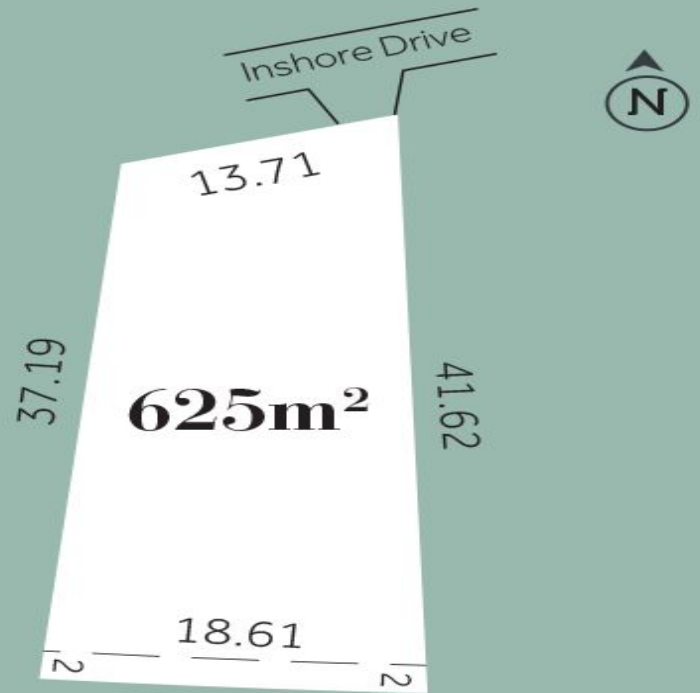

Highlander
TORQUAY

Lot
107

Lot 107 Highlander Estate TORQUAY, VIC

Highlander Estate - Stage 1 - LOT 107

Highlander Estate - Stage 1

Create your place at this boutique coastal community. Secluded and spacious while being close to Torquay's centre, it's Torquay's hidden gem.

Price: \$540,000
Property Type: Land
Land: 625 m2

HAYDEN

Hayden Real Estate Ben Smith

0423050825

Torquay
samh@hayden.com.au

bens@hayden.com.au