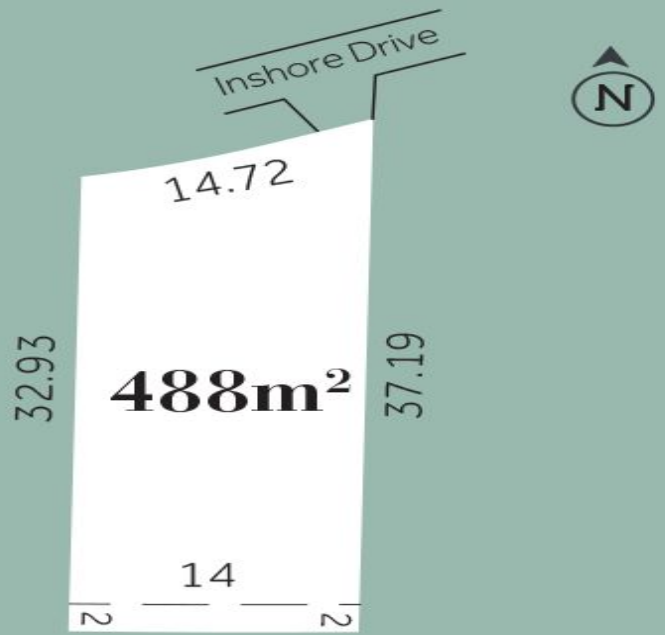

Highlander
TORQUAY

Lot
106