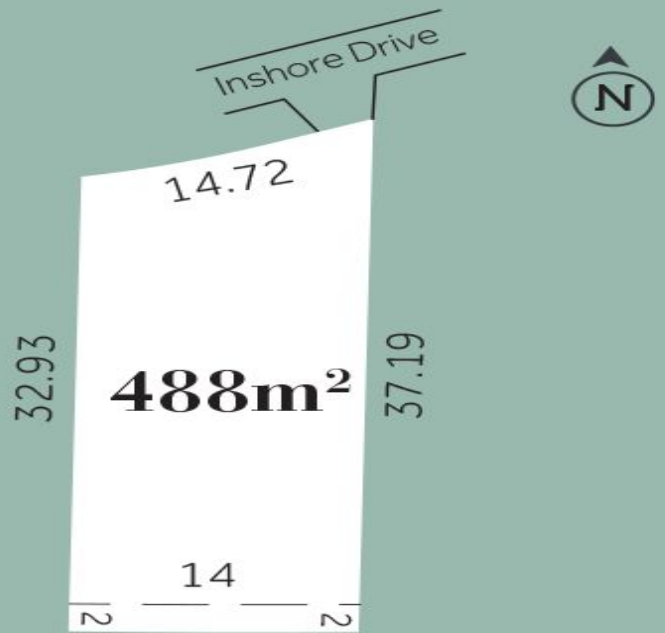

Highlander
TORQUAY

Lot
106