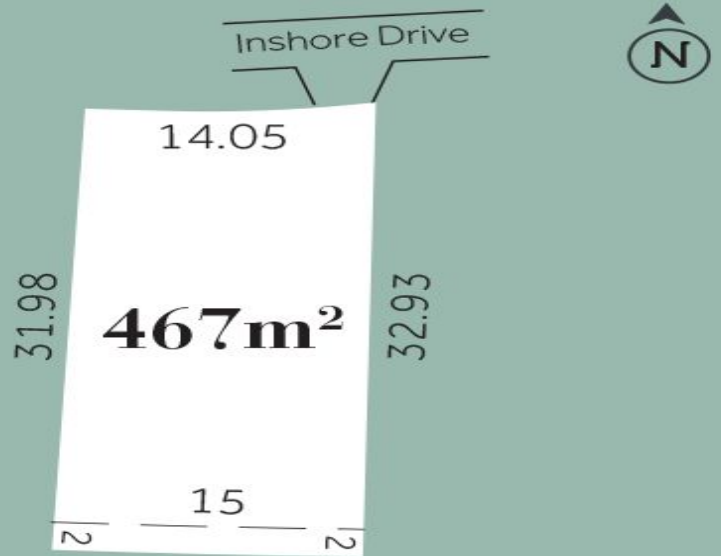

Highlander
TORQUAY

Lot
105