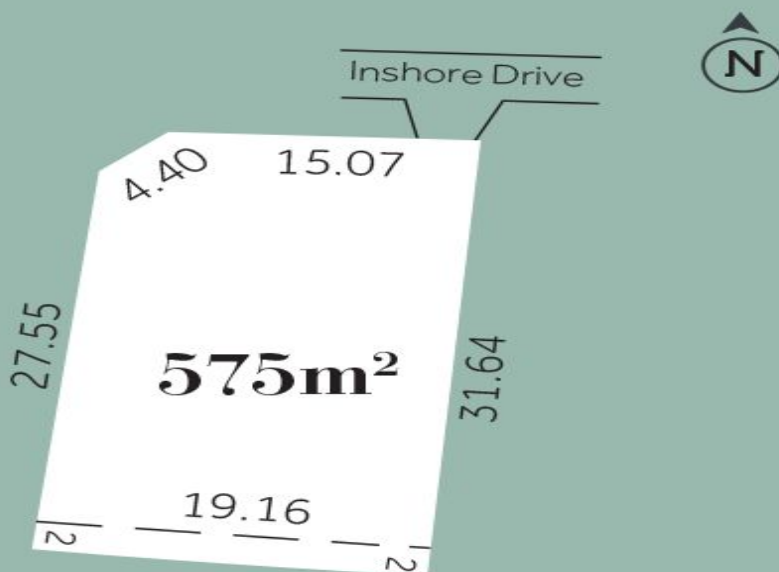

Highlander
TORQUAY

Lot
103

Lot 103 Highlander Estate TORQUAY, VIC

Highlander Estate - Stage 1 - LOT 103

Highlander Estate - Stage 1

Create your place at this boutique coastal community. Secluded and spacious while being close to Torquay's centre, it's Torquay's hidden gem.

Price: \$515,000
Property Type: Land
Land: 575 m2

Hayden Real Estate Ben Smith

0423050825

Torquay
samh@hayden.com.au

bens@hayden.com.au