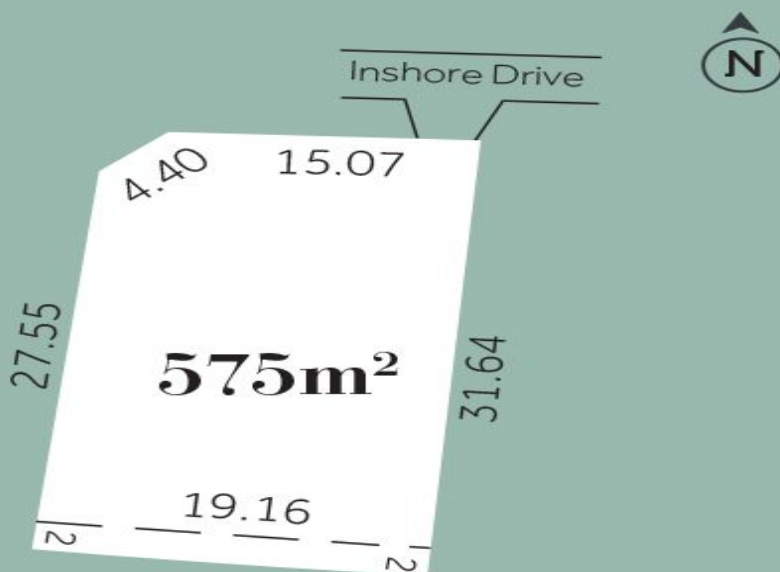

Highlander  
TORQUAY

Lot  
**103**

Lot 103 Highlander Estate TORQUAY, VIC

Highlander Estate - Stage 1 - LOT 103

Highlander Estate - Stage 1

Create your place at this boutique coastal community. Secluded and spacious while being close to Torquay's centre, it's Torquay's hidden gem.

**Price:** \$515,000  
**Property Type:** Land  
**Land:** 575 m2

**HAYDEN**

Hayden Real Estate Ben Smith

0423050825

Torquay  
samh@hayden.com.au

bens@hayden.com.au