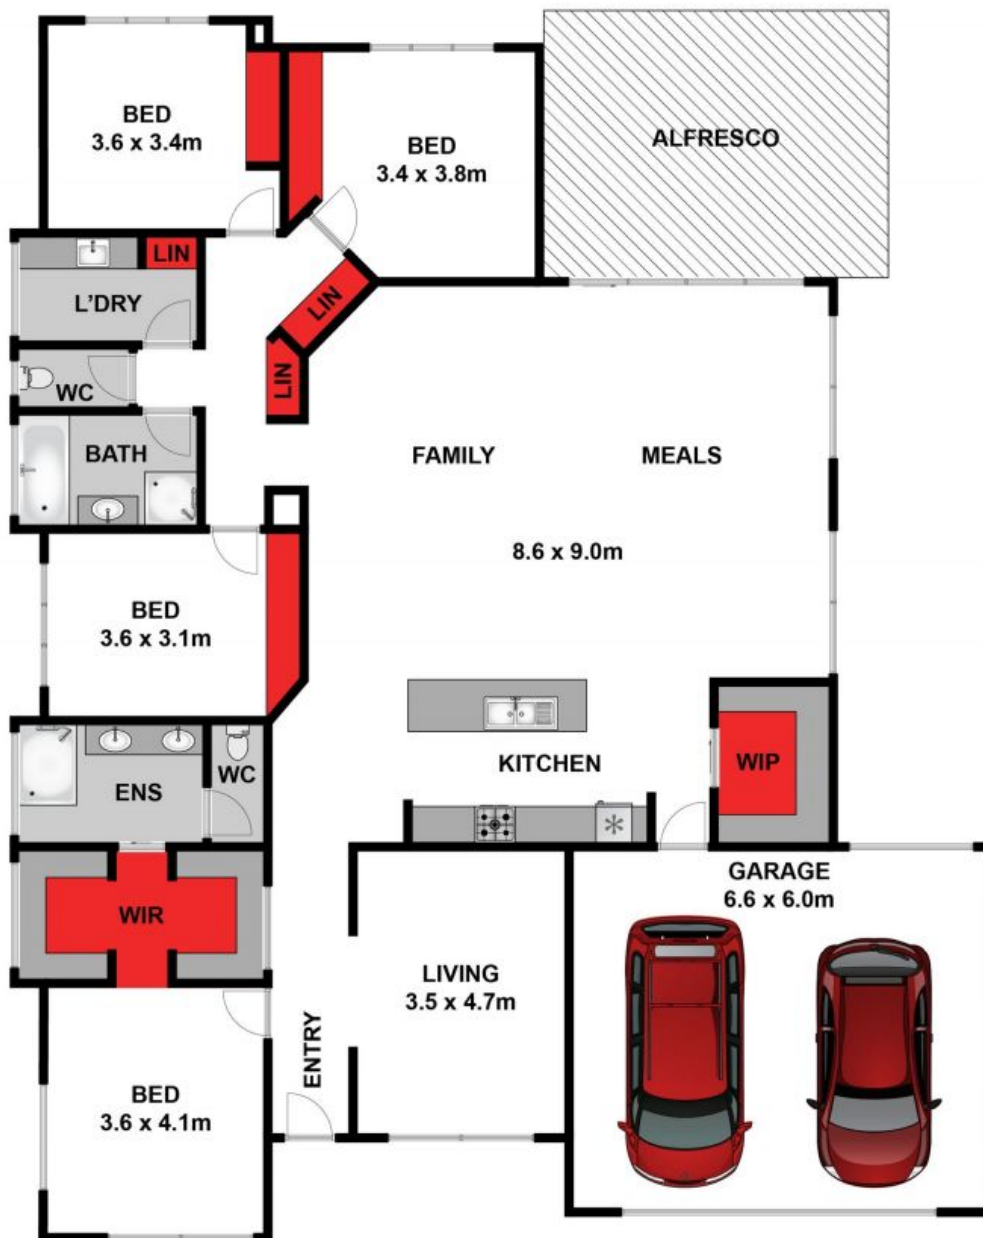

46 Corymbia Circuit BARWON HEADS, VIC

4

2

2

Light Filled & Stylish Living in Barwon Heads

Triple height ceilings above the entrance and streams of natural light flood the wide hallway and reveal a large open plan family home. Featuring zoned living and generous family accommodation, this bright residence offers lifestyle in abundance.

With other additions such as floorboards, DLUG, privacy blinds, ducted heating and A/C, this is an in-demand family home. Situated in a peaceful location, walking distance to schools, shops and the Barwon River, this is a coveted street ideal for families to make the most of all that Barwon Heads and the Bellarine region has to offer.

Price: \$1,500,000 - \$1,600,000

Property Type: House

Land: 612 m2

HAYDEN

Hugh McKewan

0417538779

hugh@haydenoceanogrove.com.au

Whilst bwrn.com.au has made every attempt to ensure the accuracy of the floor plan contained here, measurements are approximate and no responsibility is taken for any error, omission, or mis-statement. This plan is for illustrative purposes only.