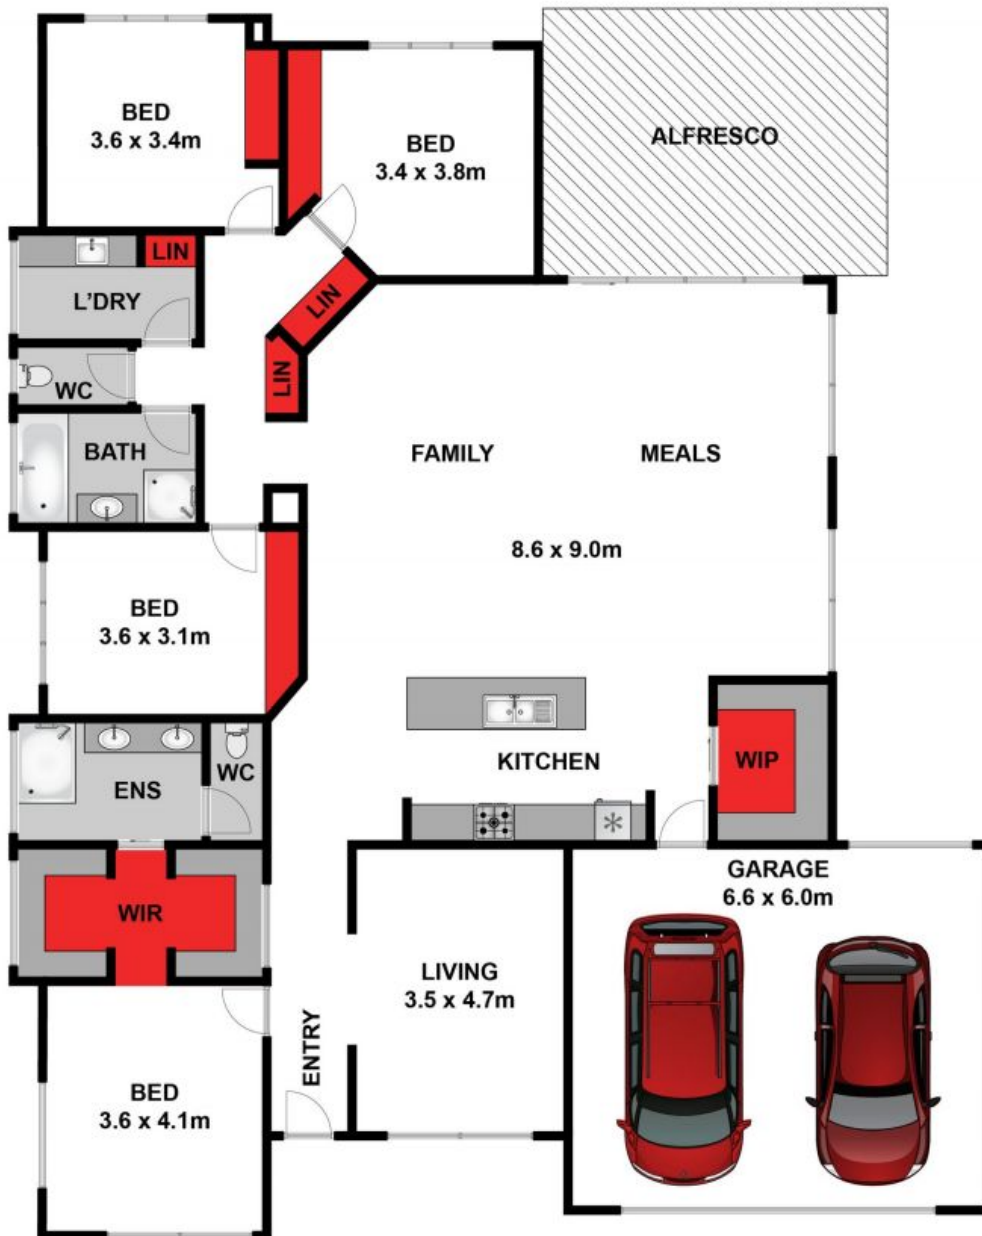

46 Corymbia Circuit BARWON HEADS, VIC

4

2

2

Light Filled & Stylish Living in Barwon Heads

Triple height ceilings above the entrance and streams of natural light flood the wide hallway and reveal a large open plan family home. Featuring zoned living and generous family accommodation, this bright residence offers lifestyle in abundance.

With other additions such as floorboards, DLUG, privacy blinds, ducted heating and A/C, this is an in-demand family home. Situated in a peaceful location, walking distance to schools, shops and the Barwon River, this is a coveted street ideal for families to make the most of all that Barwon Heads and the Bellarine region has to offer.

Price: \$1,500,000 - \$1,600,000

Property Type: House

Land: 612 m2

HAYDEN

Hugh McKewan

0417538779

hugh@haydenoceanogrove.com.au

Whilst bwrn.com.au has made every attempt to ensure the accuracy of the floor plan contained here, measurements are approximate and no responsibility is taken for any error, omission, or mis-statement. This plan is for illustrative purposes only.