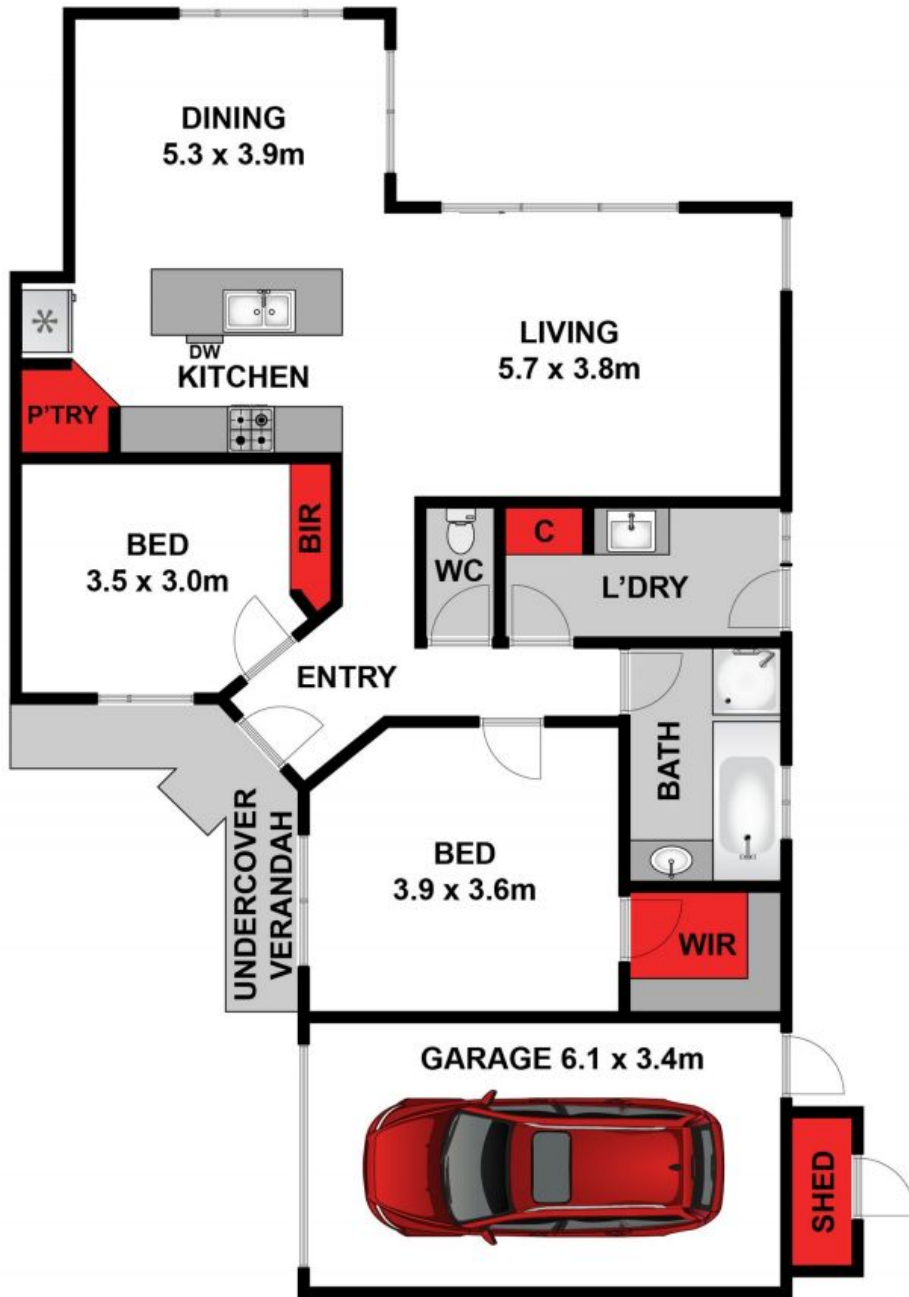

**Price:** Application Approved!

**Property Type:** House

**Date Available:** Friday, 25th November 2022

**HAYDEN**

Hayden Real Estate -

Leopold

samh@hayden.com.au

Whilst [bwrn.com.au](http://bwrn.com.au) has made every attempt to ensure the accuracy of the floor plan contained here, measurements are approximate and no responsibility is taken for any error, omission, or mis-statement. This plan is for illustrative purposes only.