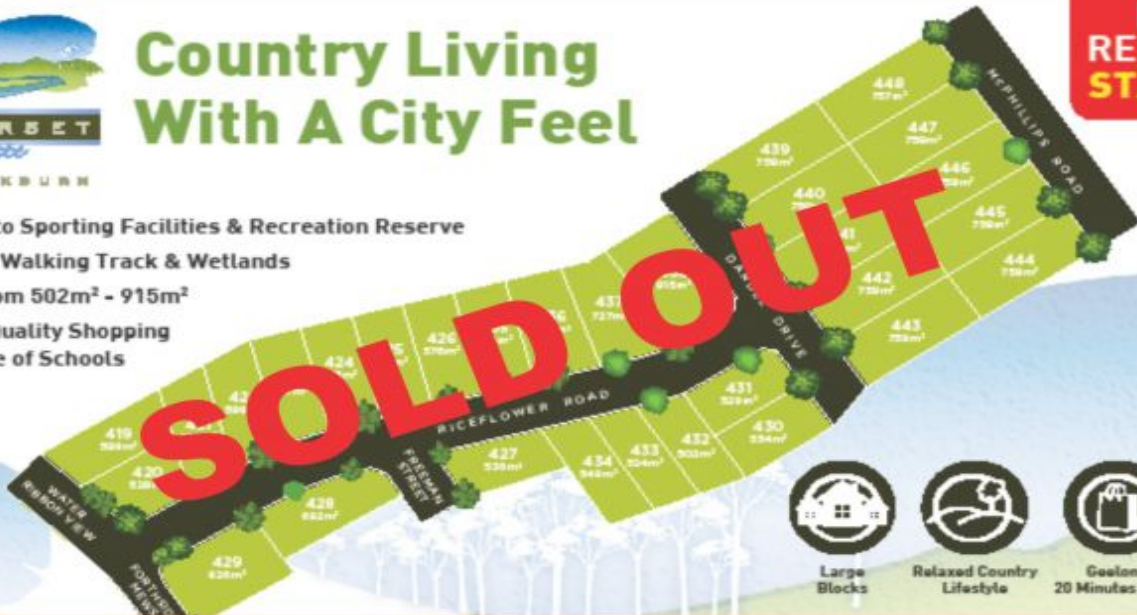

## Country Living With A City Feel

**NEW  
RELEASE!  
STAGE 21**

- Adjacent to Sporting Facilities & Recreation Reserve
- Adjoining Walking Track & Wetlands
- Blocks from 502m<sup>2</sup> - 915m<sup>2</sup>
- Close to Quality Shopping & a Choice of Schools

Large  
Blocks

Relaxed Country  
Lifestyle

Geelong  
20 Minutes Away

New  
School

To register your interest in Stage 22 contact Laurie on  
0412 167 667  
[laurie@haydengeelong.com.au](mailto:laurie@haydengeelong.com.au)

Stage 21 Somerset Estate BANNOCKBURN, VIC