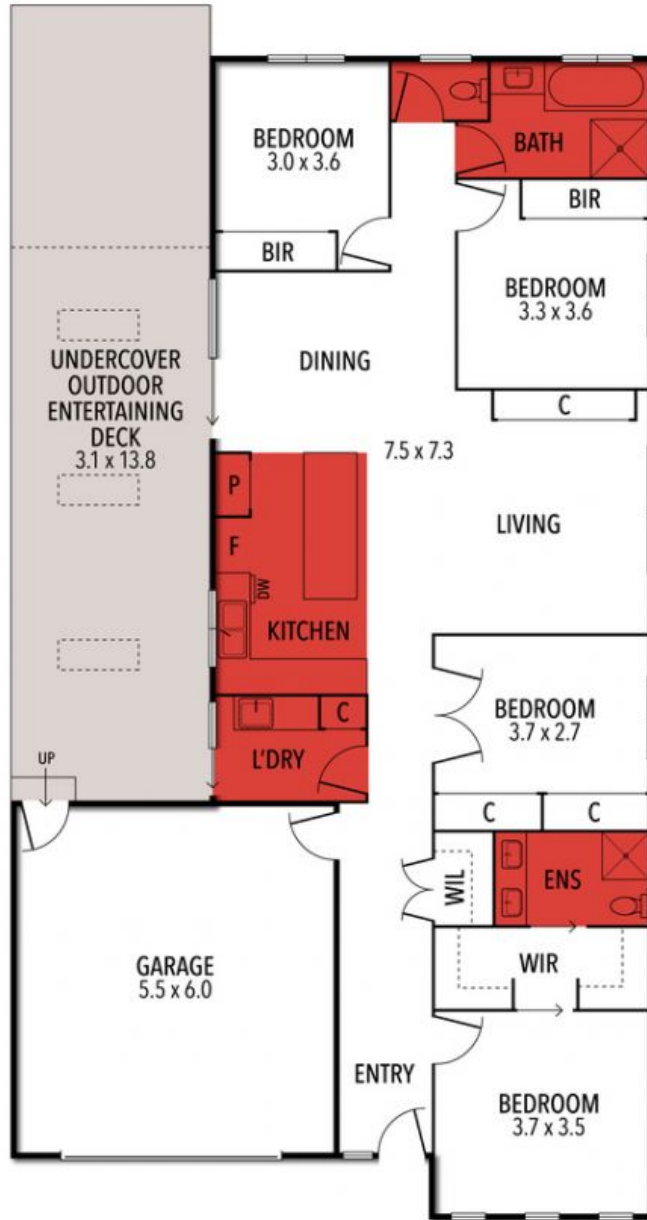

22 Carlina Court MARSHALL, VIC

4

2

2

The Entertainer

Price: \$680,000 - \$730,000

Property Type: House

Land: 452 m2

HAYDEN

Laurie McGovan

0412167677

laurie@haydengeelong.com.au

THE ABOVE PLAN IS AN ARTIST'S IMPRESSION ONLY, IT INCLUDES ELEMENTS THAT ARE FOR DISPLAY PURPOSES ONLY AND MAY NOT BE TO SCALE. LANDSCAPING SHOWN IS INDICATIVE ONLY. DIMENSIONS ARE APPROXIMATE.