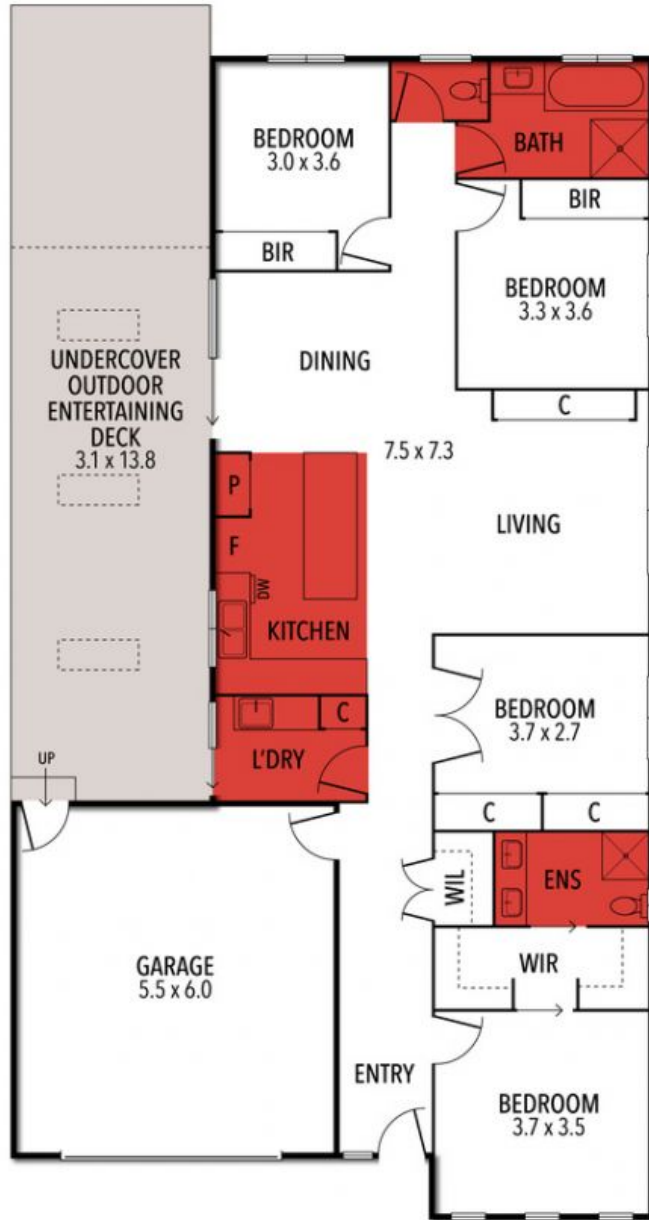

22 Carlina Court MARSHALL, VIC

4

2

2

The Entertainer

Price: \$680,000 - \$730,000

Property Type: House

Land: 452 m2

HAYDEN

Laurie McGovan

0412167677

laurie@haydengeelong.com.au

THE ABOVE PLAN IS AN ARTIST'S IMPRESSION ONLY, IT INCLUDES ELEMENTS THAT ARE FOR DISPLAY PURPOSES ONLY AND MAY NOT BE TO SCALE. LANDSCAPING SHOWN IS INDICATIVE ONLY. DIMENSIONS ARE APPROXIMATE.