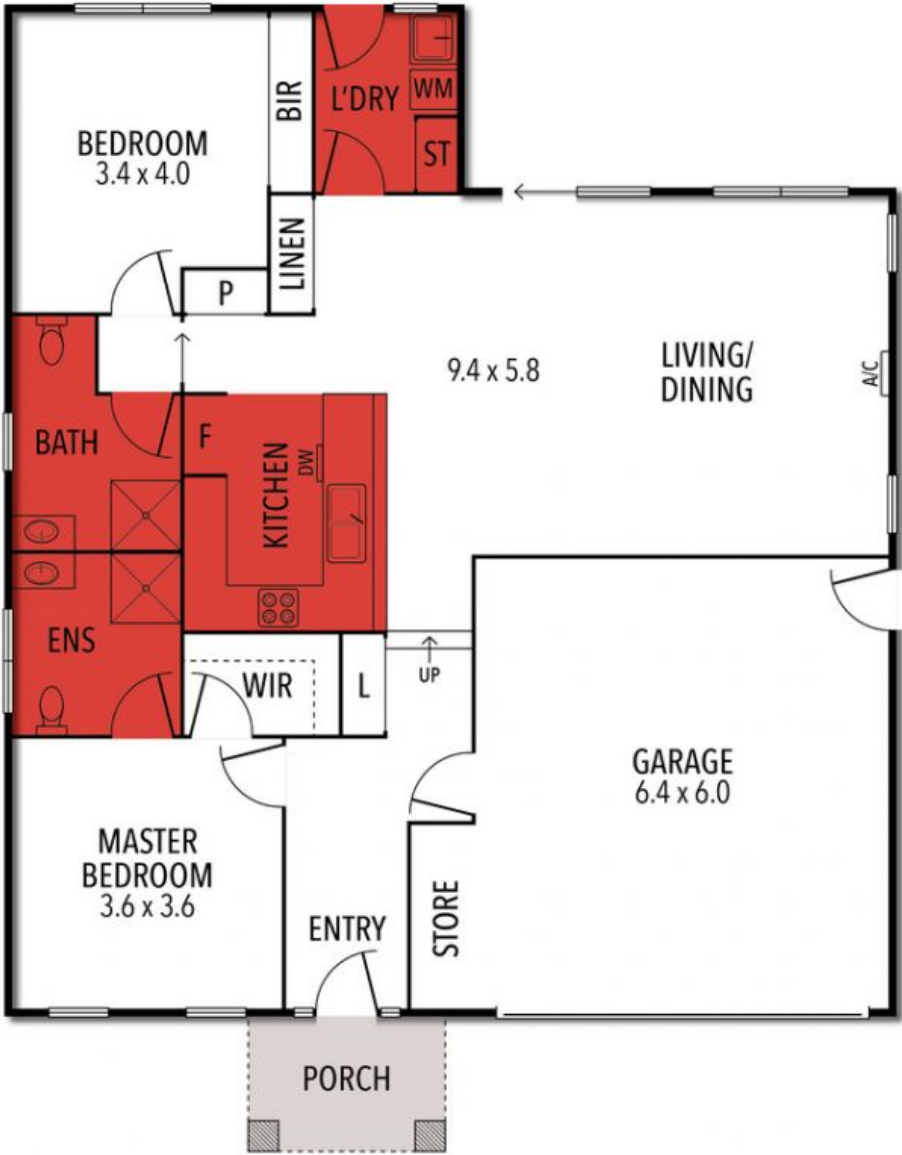

2 Lein Court HIGHTON, VIC

Low Maintenance Gem

Price: \$549,000 - \$599,000
Property Type: House
Land: 274 m2

HAYDEN

Laurie McGovan

0412167677

laurie@haydengeelong.com.au

THE ABOVE PLAN IS AN ARTIST'S IMPRESSION ONLY, IT INCLUDES ELEMENTS THAT ARE FOR DISPLAY PURPOSES ONLY AND MAY NOT BE TO SCALE. LANDSCAPING SHOWN IS INDICATIVE ONLY. DIMENSIONS ARE APPROXIMATE.