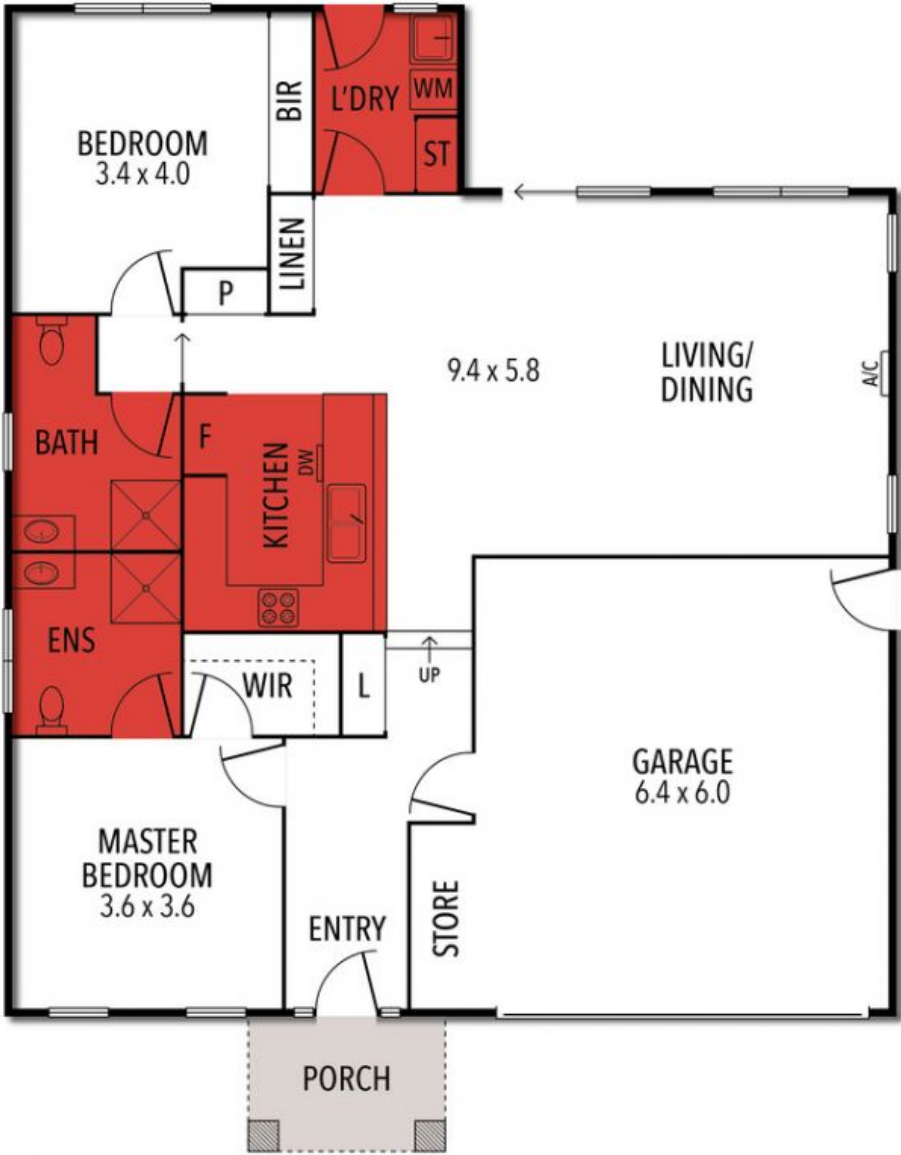

2 Lein Court HIGHTON, VIC

Low Maintenance Gem

Price: \$549,000 - \$599,000
Property Type: House
Land: 274 m2

HAYDEN

Laurie McGovan

0412167677

laurie@haydengeelong.com.au

THE ABOVE PLAN IS AN ARTIST'S IMPRESSION ONLY, IT INCLUDES ELEMENTS THAT ARE FOR DISPLAY PURPOSES ONLY AND MAY NOT BE TO SCALE. LANDSCAPING SHOWN IS INDICATIVE ONLY. DIMENSIONS ARE APPROXIMATE.