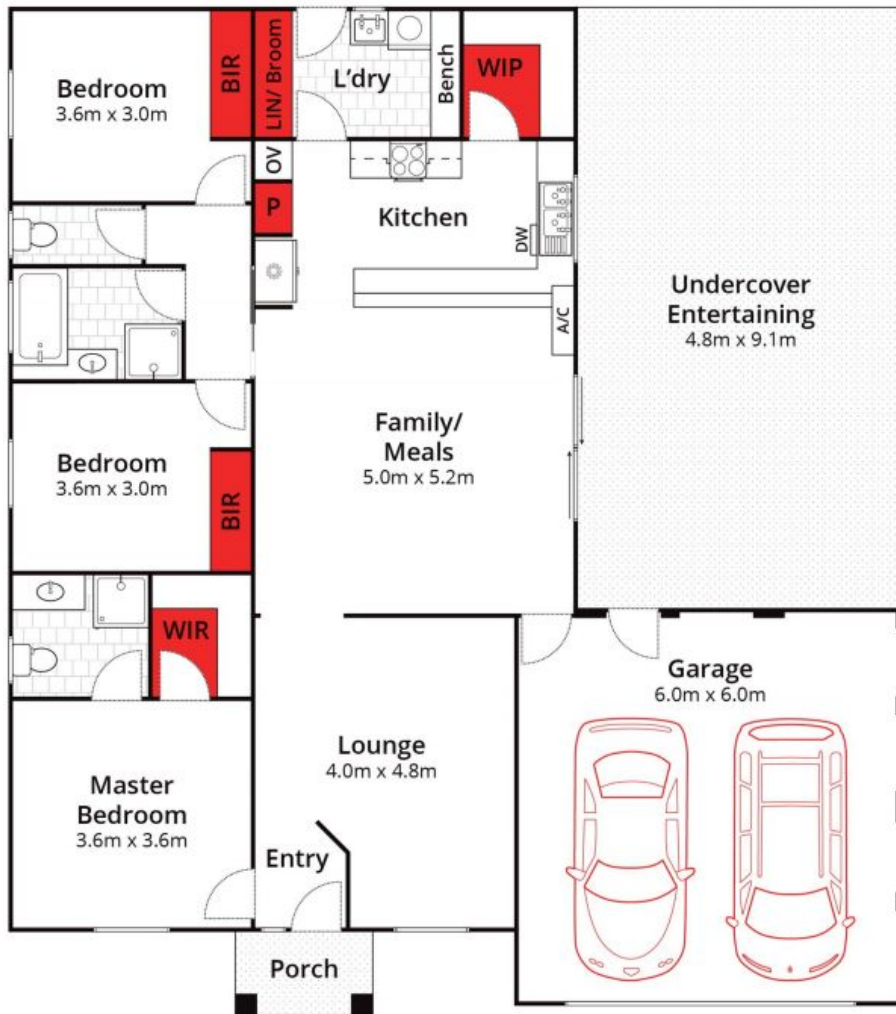

0448510143

karenp@haydenleopold.com.au

**David Pemberton**

0419874029

david@haydenleopold.com.au

(Not In Position)

Whilst [bwrn.com.au](http://bwrn.com.au) has made every attempt to ensure the accuracy of the floor plan contained here, measurements are approximate and no responsibility is taken for any error, omission, or mis-statement. This plan is for illustrative purposes only.